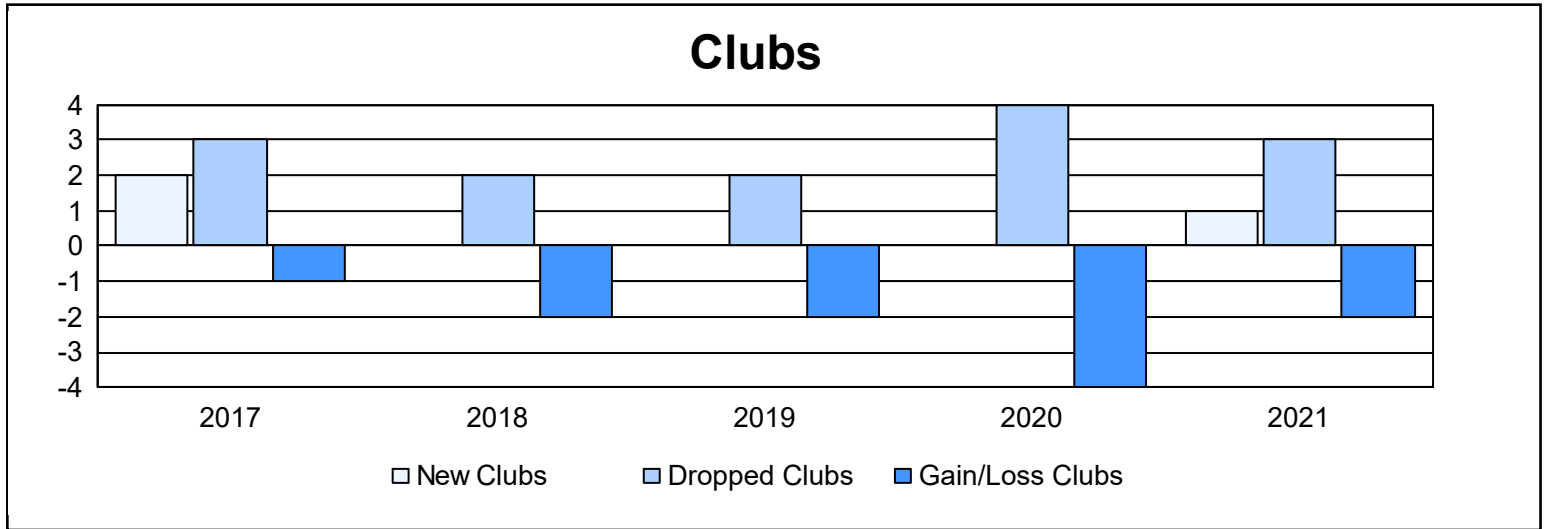

Year	New Clubs	Dropped Clubs	Gain/ Loss Clubs	New Members	Charter Members	Reinstate Members	Transfer Members	Total Member Added	Total Members Dropped	Gain/ Loss Members
2016-2017	2	3	-1	152	52	6	7	217	215	2
2017-2018	0	2	-2	111	2	8	6	127	208	-81
2018-2019	0	2	-2	83	2	12	3	100	213	-113
2019-2020	0	4	-4	92	8	14	12	126	214	-88
2020-2021	1	3	-2	54	24	15	8	101	159	-58
<b>Average</b>	<b>1</b>	<b>3</b>	<b>-2</b>	<b>98</b>	<b>18</b>	<b>11</b>	<b>7</b>	<b>134</b>	<b>202</b>	<b>-68</b>

### Membership Composition June 2021 Cumulative