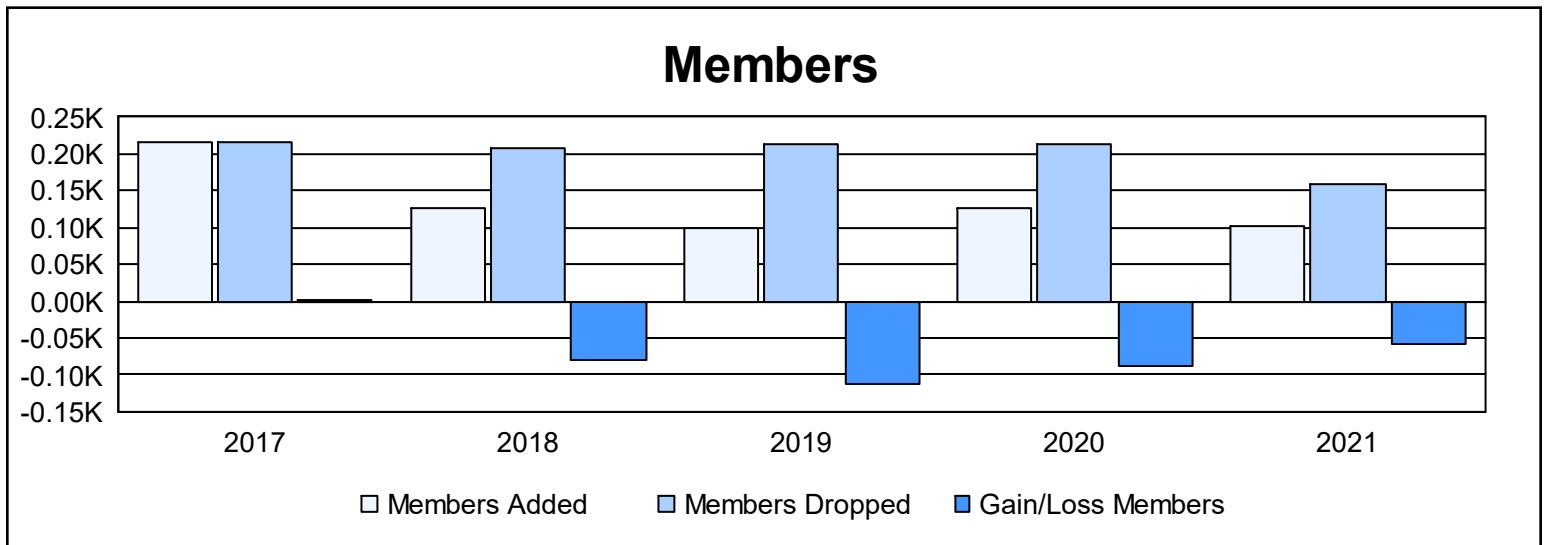

Year	New Clubs	Dropped Clubs	Gain/ Loss Clubs	New Members	Charter Members	Reinstate Members	Transfer Members	Total Member Added	Total Members Dropped	Gain/ Loss Members
2016-2017	2	3	-1	152	52	6	7	217	215	2
2017-2018	0	2	-2	111	2	8	6	127	208	-81
2018-2019	0	2	-2	83	2	12	3	100	213	-113
2019-2020	0	4	-4	92	8	14	12	126	214	-88
2020-2021	1	3	-2	54	24	15	8	101	159	-58
<b>Average</b>	<b>1</b>	<b>3</b>	<b>-2</b>	<b>98</b>	<b>18</b>	<b>11</b>	<b>7</b>	<b>134</b>	<b>202</b>	<b>-68</b>

### Membership Composition June 2021 Cumulative