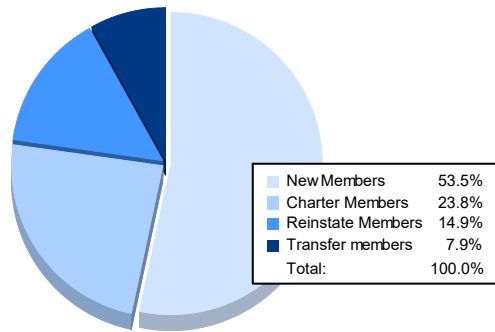

Year	New Clubs	Dropped Clubs	Gain/ Loss Clubs	New Members	Charter Members	Reinstate Members	Transfer Members	Total Member Added	Total Members Dropped	Gain/ Loss Members
2016-2017	2	3	-1	152	52	6	7	217	215	2
2017-2018	0	2	-2	111	2	8	6	127	208	-81
2018-2019	0	2	-2	83	2	12	3	100	213	-113
2019-2020	0	4	-4	92	8	14	12	126	214	-88
2020-2021	1	3	-2	54	24	15	8	101	159	-58
<b>Average</b>	<b>1</b>	<b>3</b>	<b>-2</b>	<b>98</b>	<b>18</b>	<b>11</b>	<b>7</b>	<b>134</b>	<b>202</b>	<b>-68</b>

### Membership Composition June 2021 Cumulative

### Gender Composition June 2021 Cumulative